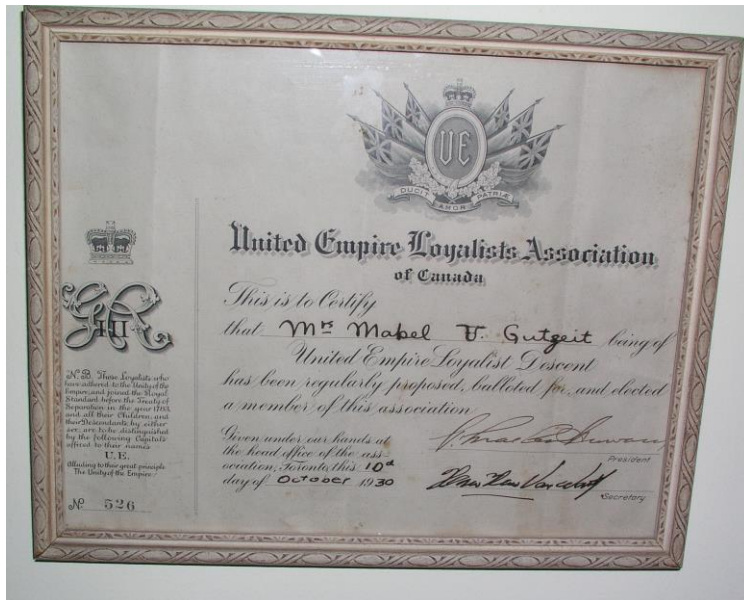

## MABEL VICTORIA GUTZEIT UE

*Inducted 2017 September 9*

Mabel Victoria Fairfield was born in Belleville in 1880 to David Fairfield and Caroline Werden, and descendant of loyalists William Fairfield Sr. and Captain James Fulton.

In the 1920s, Mabel became actively involved in the United Empire Loyalist Association of Canada through the Toronto branch and was made a life member in 1933. During the Loyalist Sesquicentennial celebrations in 1934, she was a member of the Ladies Committee for the UELAC and convenor of the entertainment at the event held over several days at the auditorium of the Canadian National Exhibition.